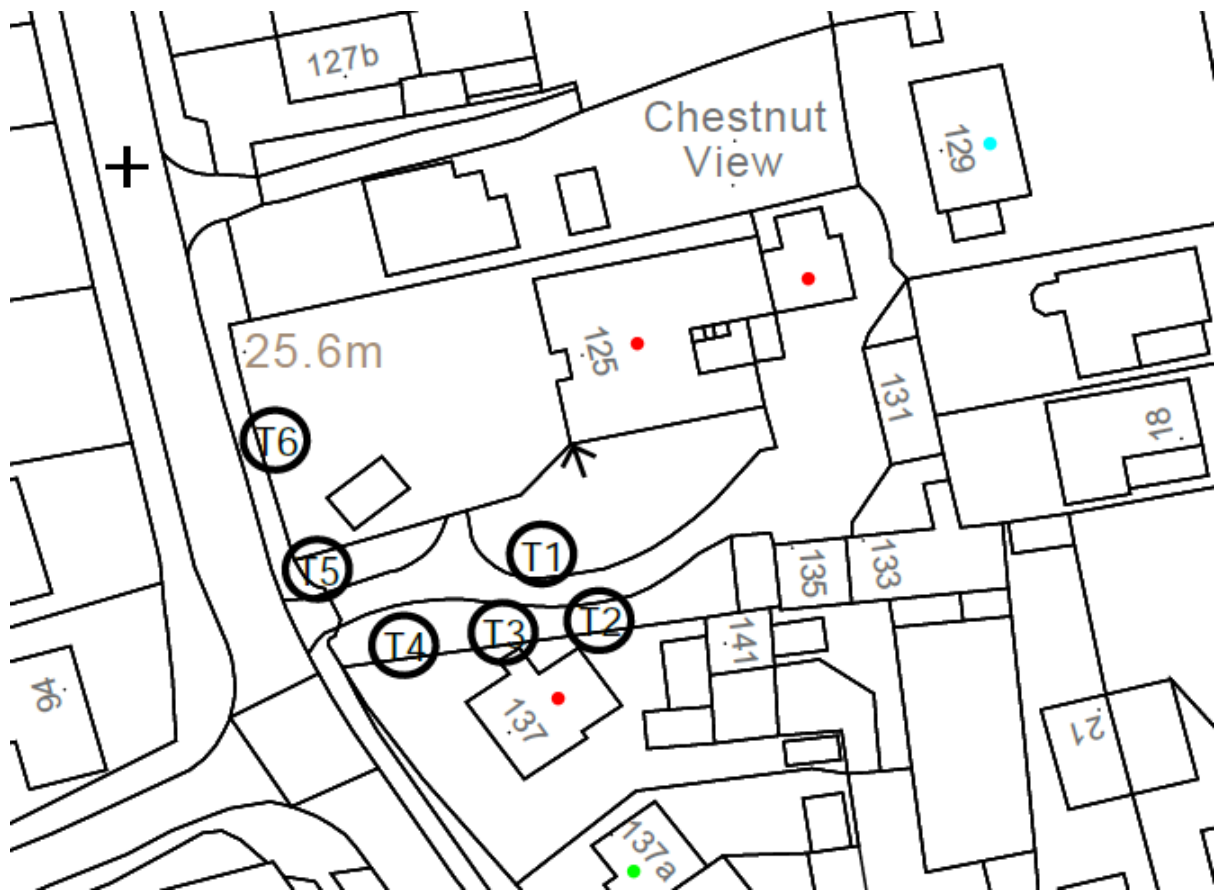

Neighbourhood Representations

Key

●	Support
●	Object*
●	Neutral

*Note Flat 1, 125 Langton Road is tree owner