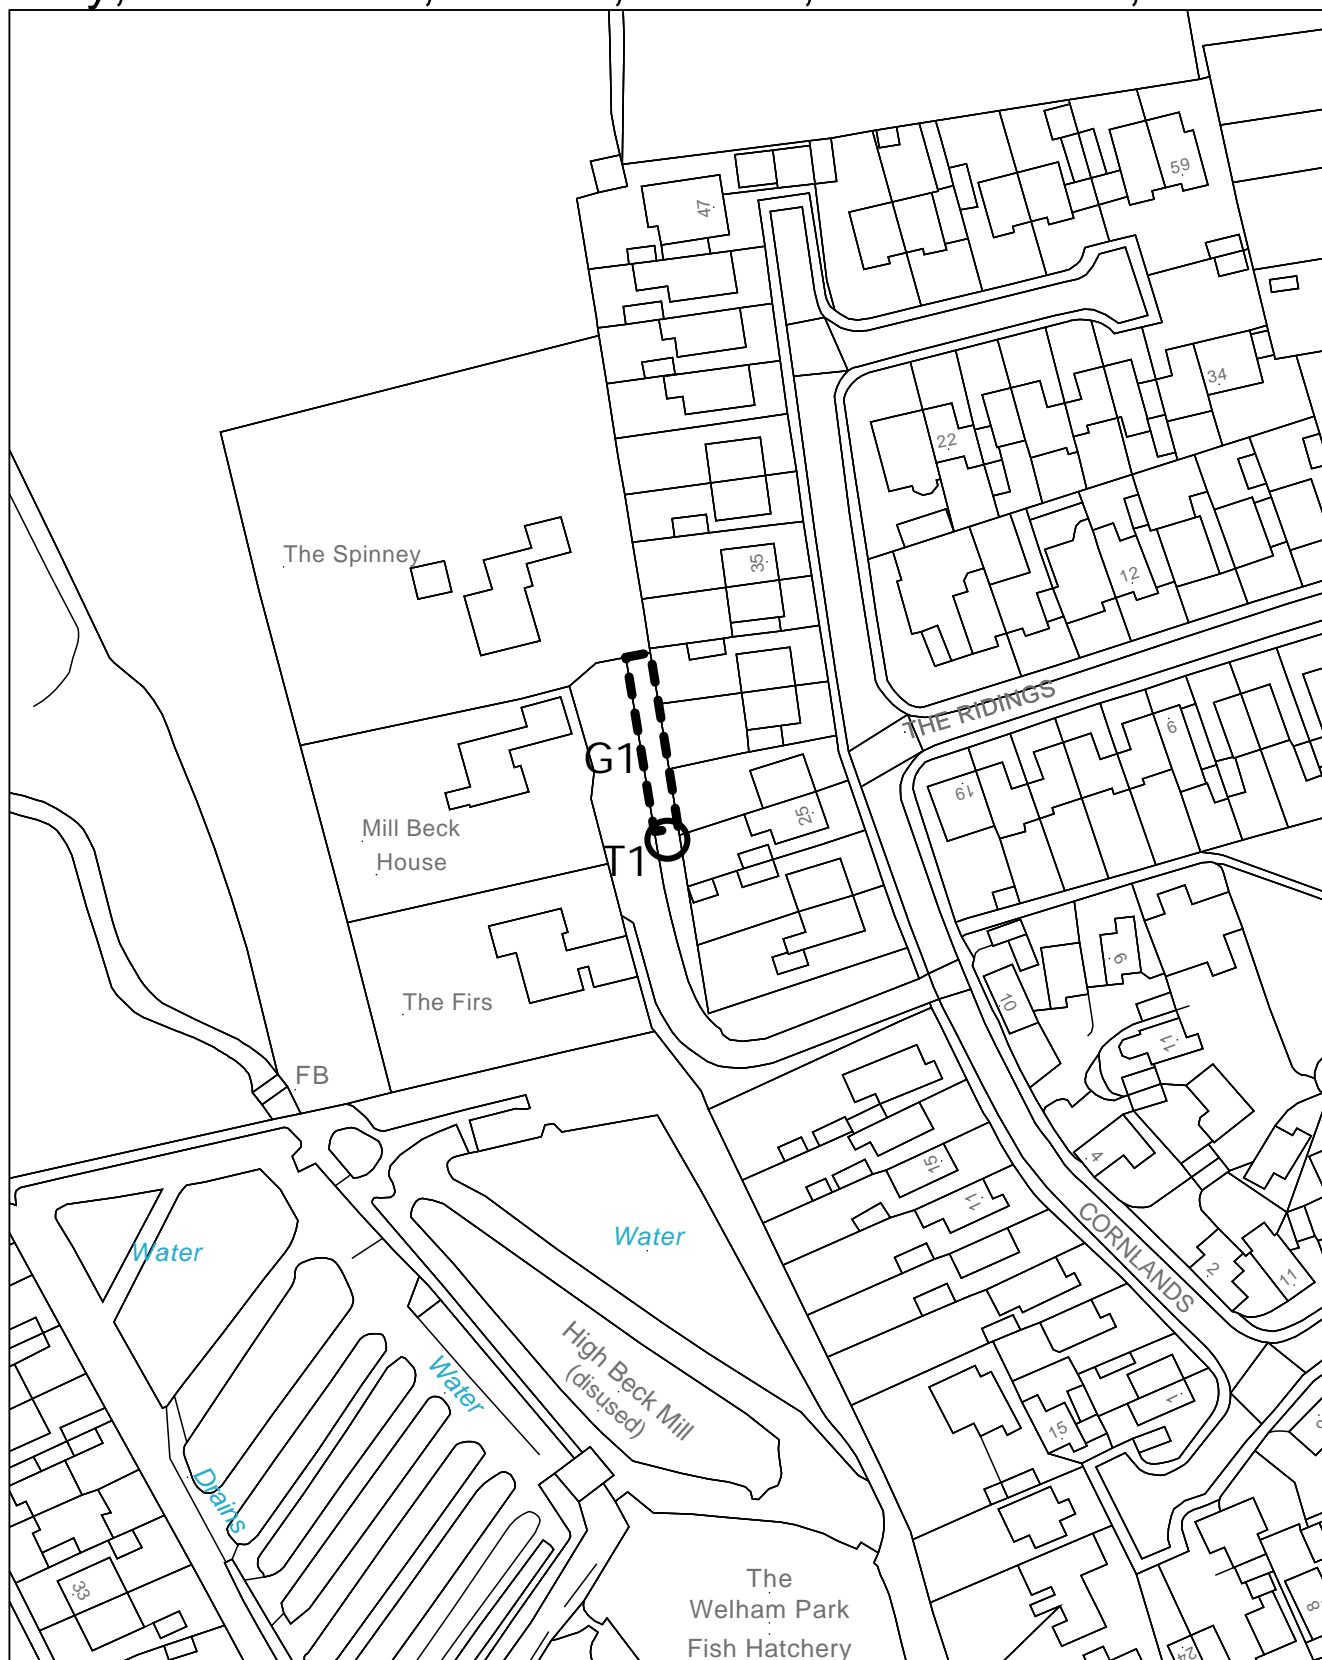

1 no. individual Horse Chestnut tree (T1) and 11 no. Scots Pine trees (G1) located on raised banking to the south of The Spinney, 3 Pinewood, Norton, Malton, North Yorks., YO17 9JT

Ryedale District Council
Ryedale House
Malton
North Yorkshire
YO17 7HH
Tel: (01653) 600666
Fax (01653) 696801
Email: enquiries@ryedale.gov.uk
Website: www.ryedale.gov.uk

Date: 10.10.22

Scale: 1:1250