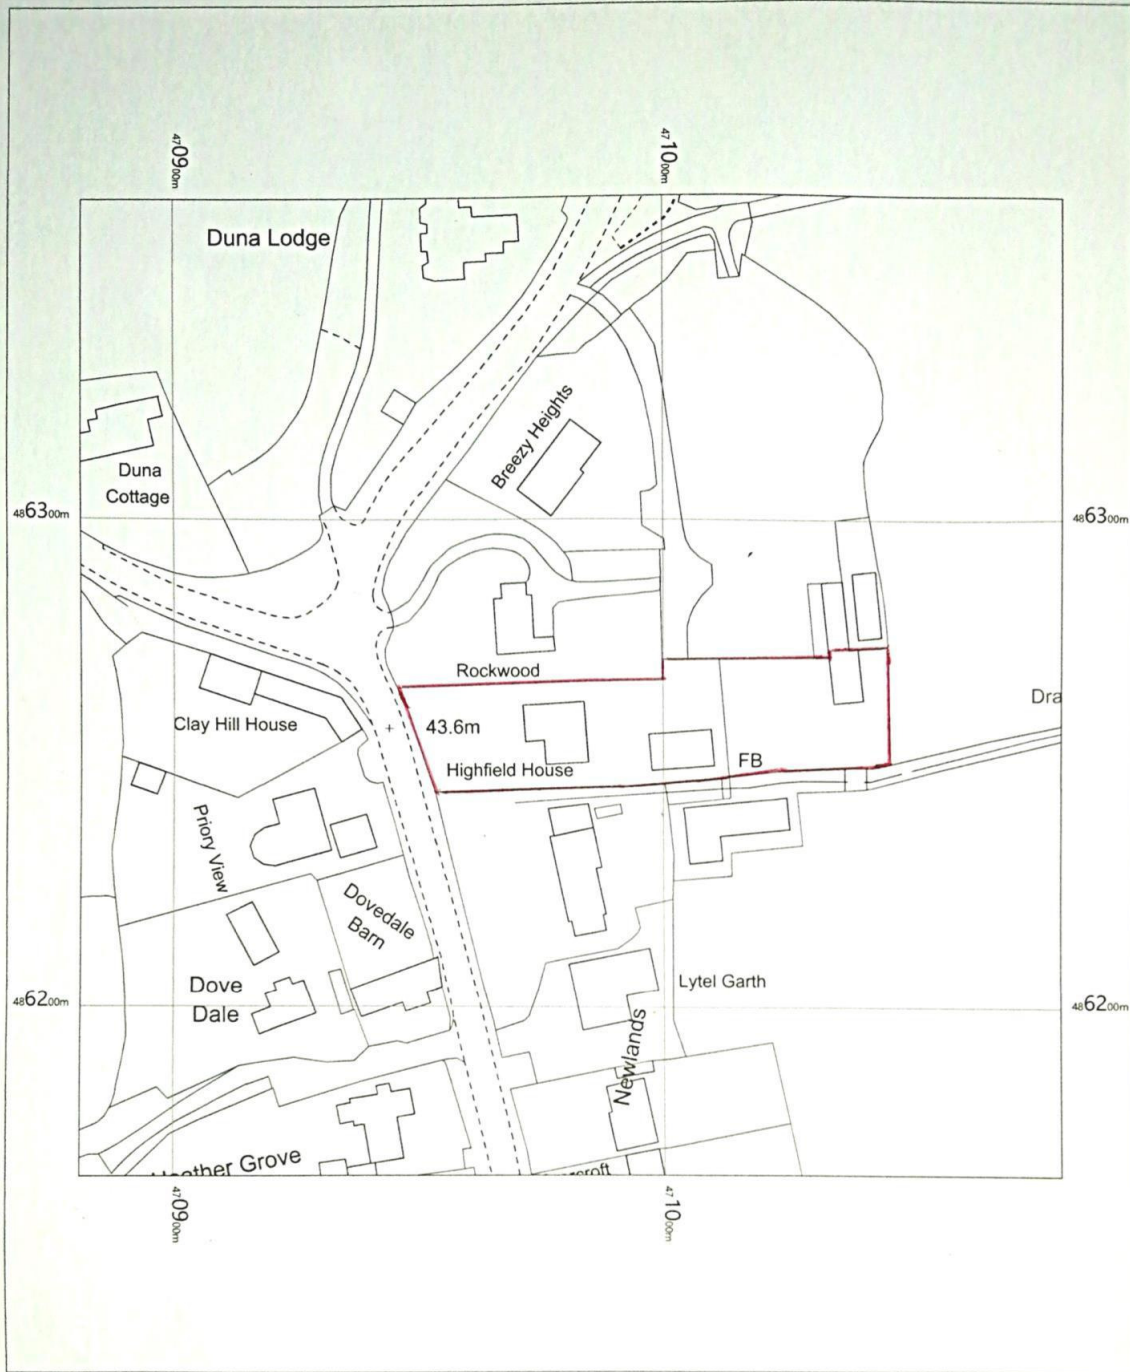

Highfield House

Location Plan

Highfield House
Kelholme
4062 5NJ

OS MasterMap 1250/2500/10000 scale
Wednesday, July 6, 2022, ID: BLJT-01048624
www.planningapplicationmaps.co.uk

1:1250 scale print at A4, Centre: 470981 E, 486265 N

©Crown Copyright Ordnance Survey. Licence no. 100051661