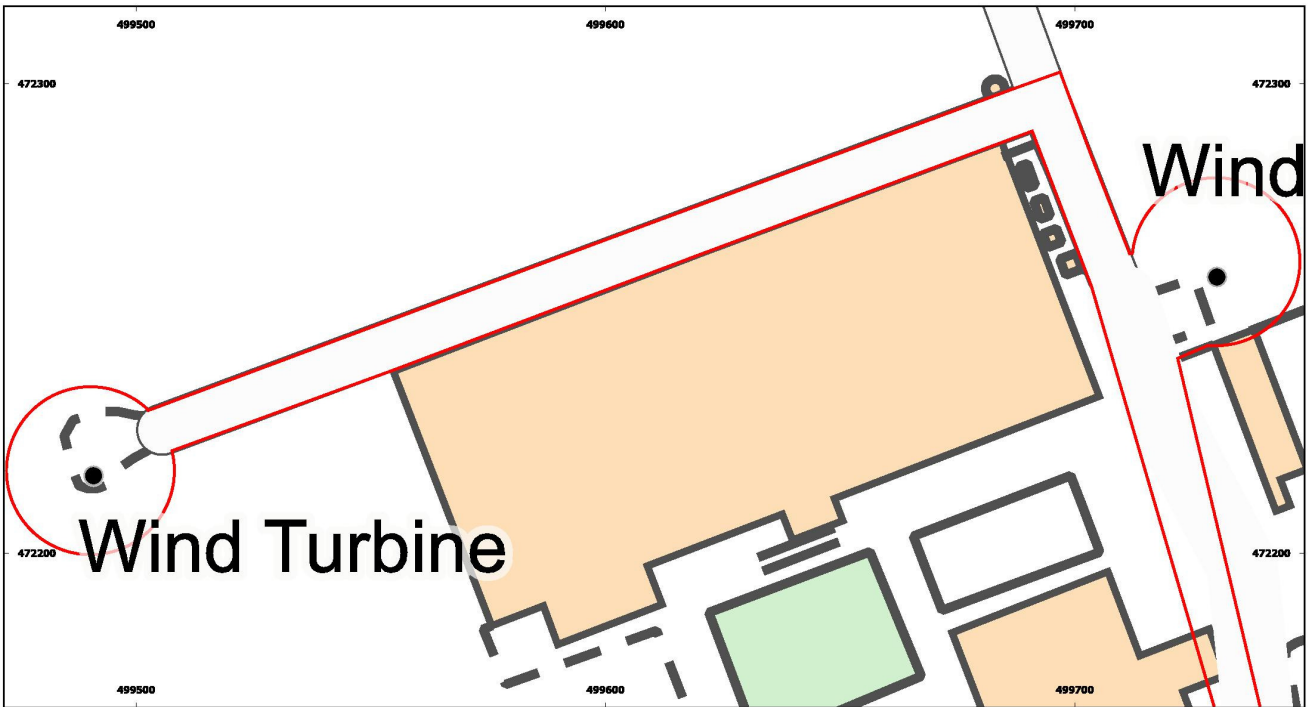

Legend

Site Boundary

N

Scale - 1:1,000

0 8 16 24 32 40 m

Path: 3 - Client Projects\Site Mr Boythorpe Farm\NCL400829 - Wind turbine Development

Client / Project: Ravis/ Boythorpe Farm			
Drawing Title: Existing and Proposed Site Plan			
Drawn By: HW		Checked By: HW	
Date: 20.05.2022		Scale: 1:1,000 @ A4	
Project No:	File No:	Dwg No:	Revision:
NCL400829	-	02	-

GEORGE F WHITE
RESIDENTIAL - COMMERCIAL - RURAL DEVELOPMENT

0333 920 2220
www.georgefwhite.co.uk