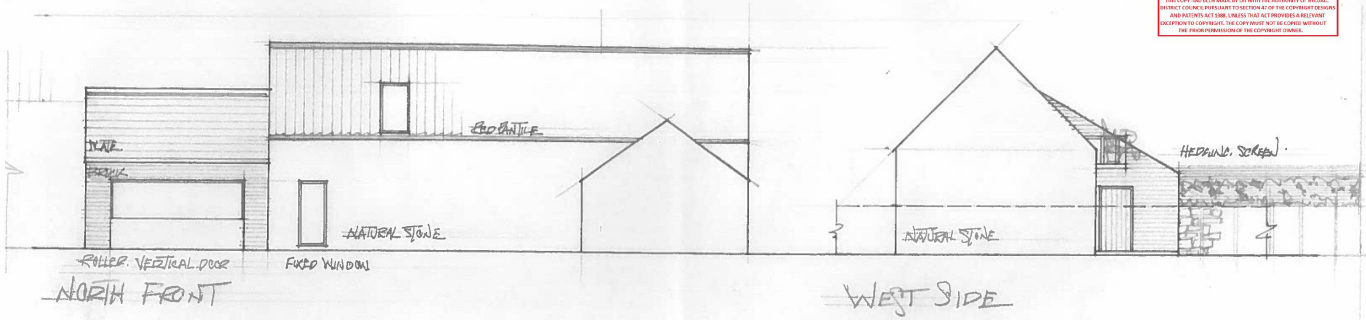

ROOF WINDOWS - VELUX
GROUND FLOOR WINDOWS - HERTRACRE GREEN V.P.C.
FRANKWATER GARD - P.V.C.

2 BED NEW DWELLING, MARCH COTTAGE, MIDDLETON N.Y.KS YORKSH. MR MRJ D. LENC, JAN 2022 1:100
DRAWN DENNIS LENC S.A. - HONS
N°13/A