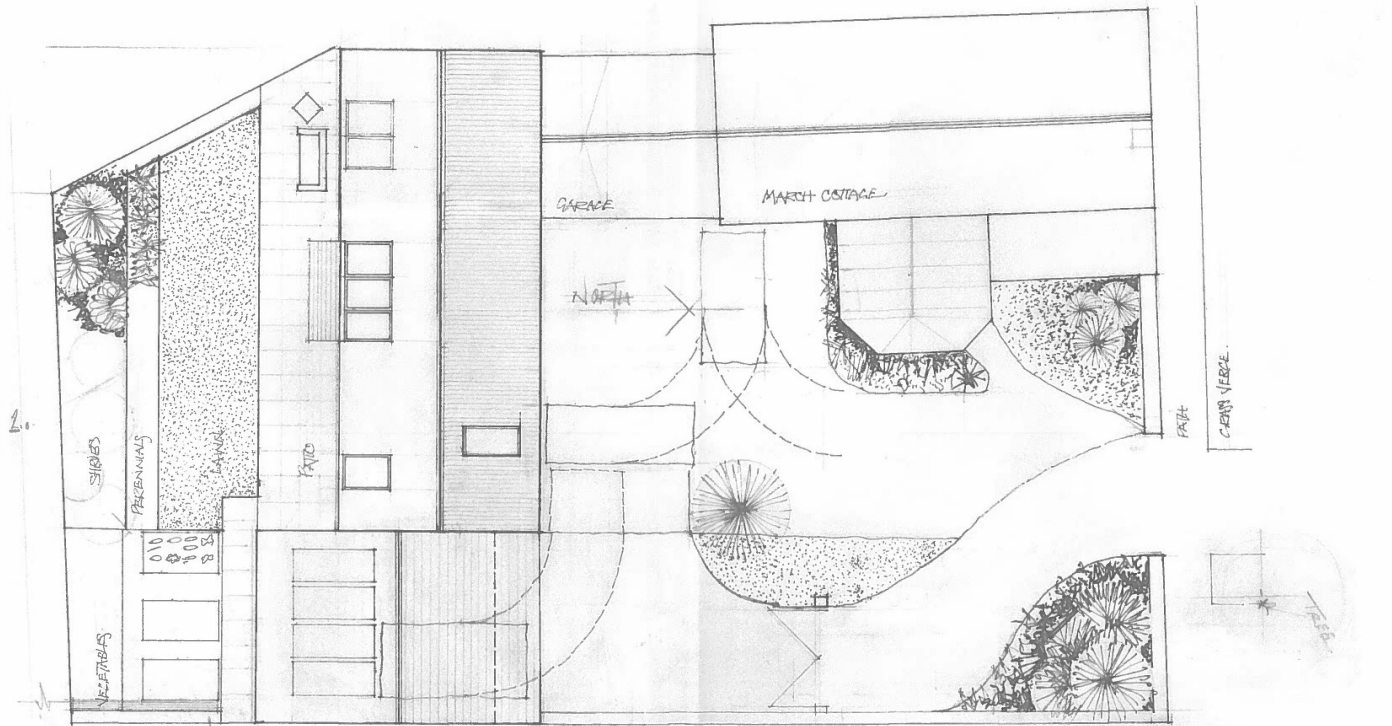

REVISED PLAN

SITE PLAN NEW DWELLING, MARCH COTTAGE, MIDDLETON, N.Y.K. YORRPA MR MRS D. LEW. JAN 2022 1:100
 DRAWN - DEAN LENC. BA. HON. F2, CE
 N° T4/A. AMENDES 12TH JUNE. RE-REVISED (VEHICULAR ACCESS)