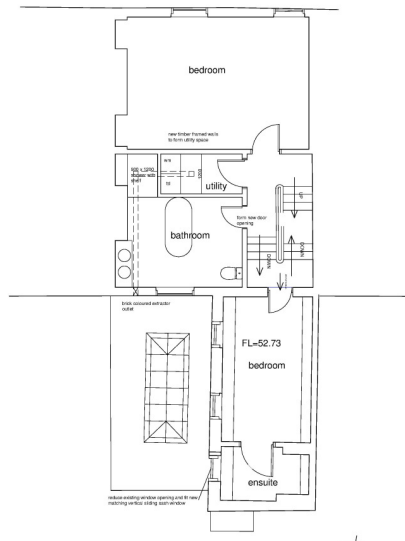

REVISIONS		
no.	notes	date

first floor house