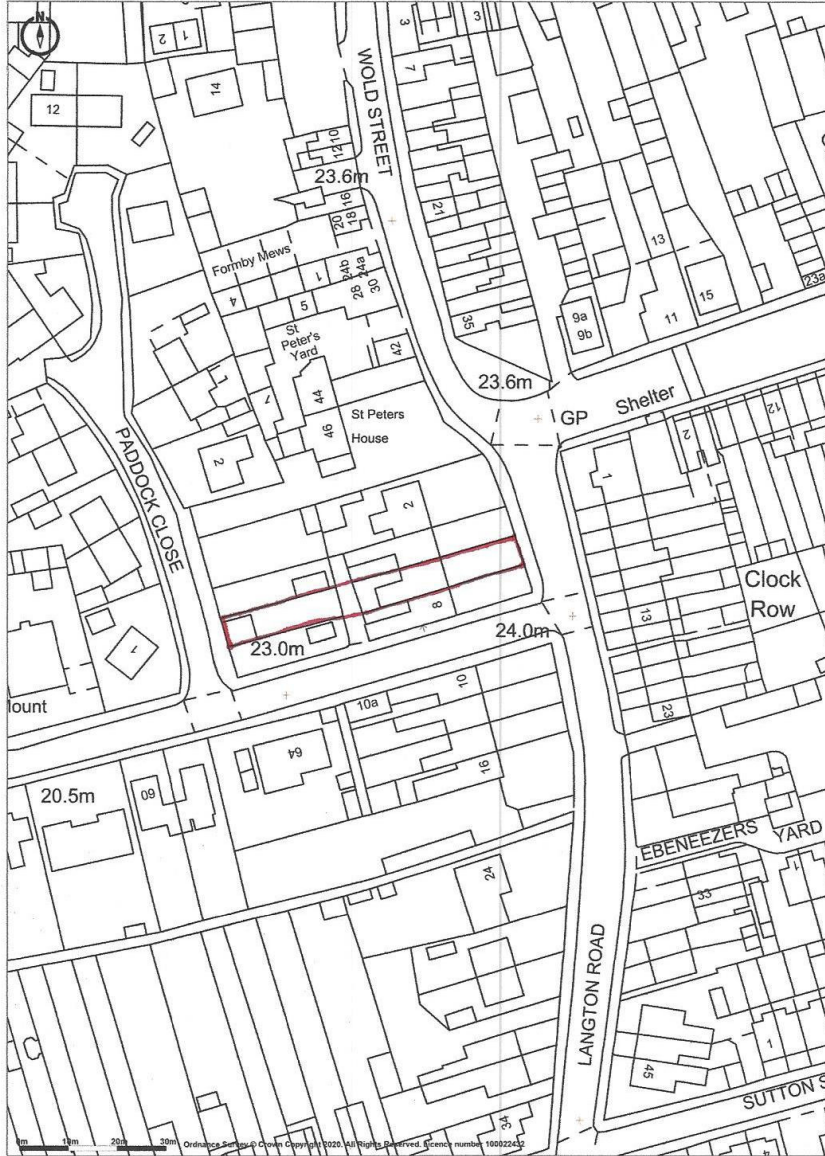

6 Langton Road  
Norton  
Malton  
1:1250 Location Plan

**Promap**v2 Ordnance Survey Crown Copyright 2020. All rights reserved.  
Licence number 100022432.  
Plotted Scale - 1:1250. Paper Size - A4

DESIGN 4 architecture