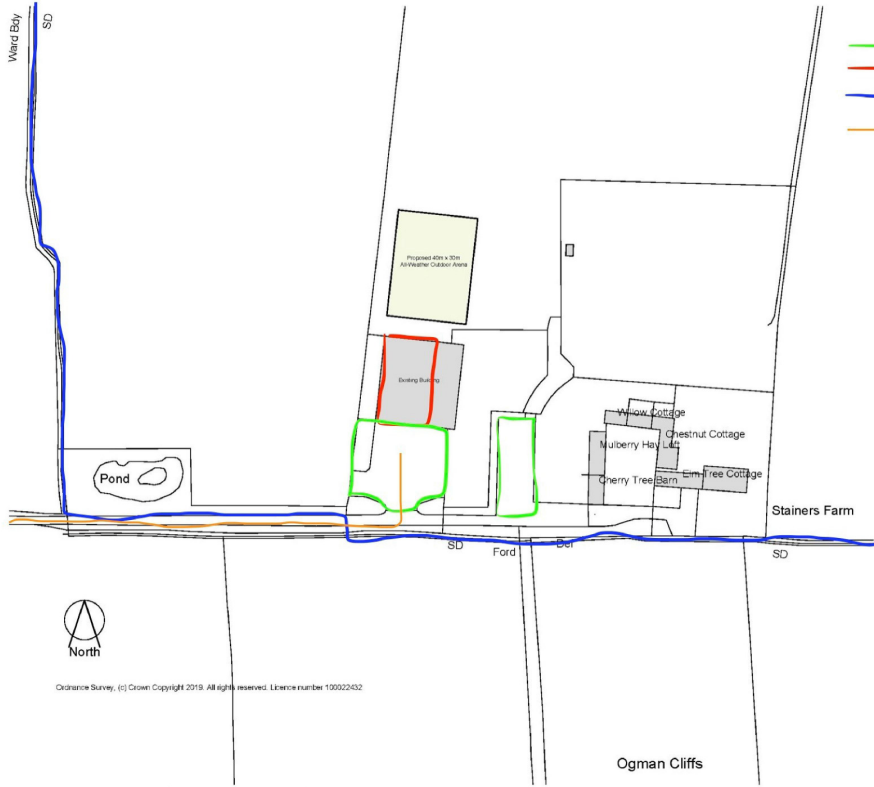

- Current parking
- Proposed stables
- Border of land owned
- Access route

Stainers Farm
Little Barugh, YO17 6UY
Scale 1:1250 @ A3