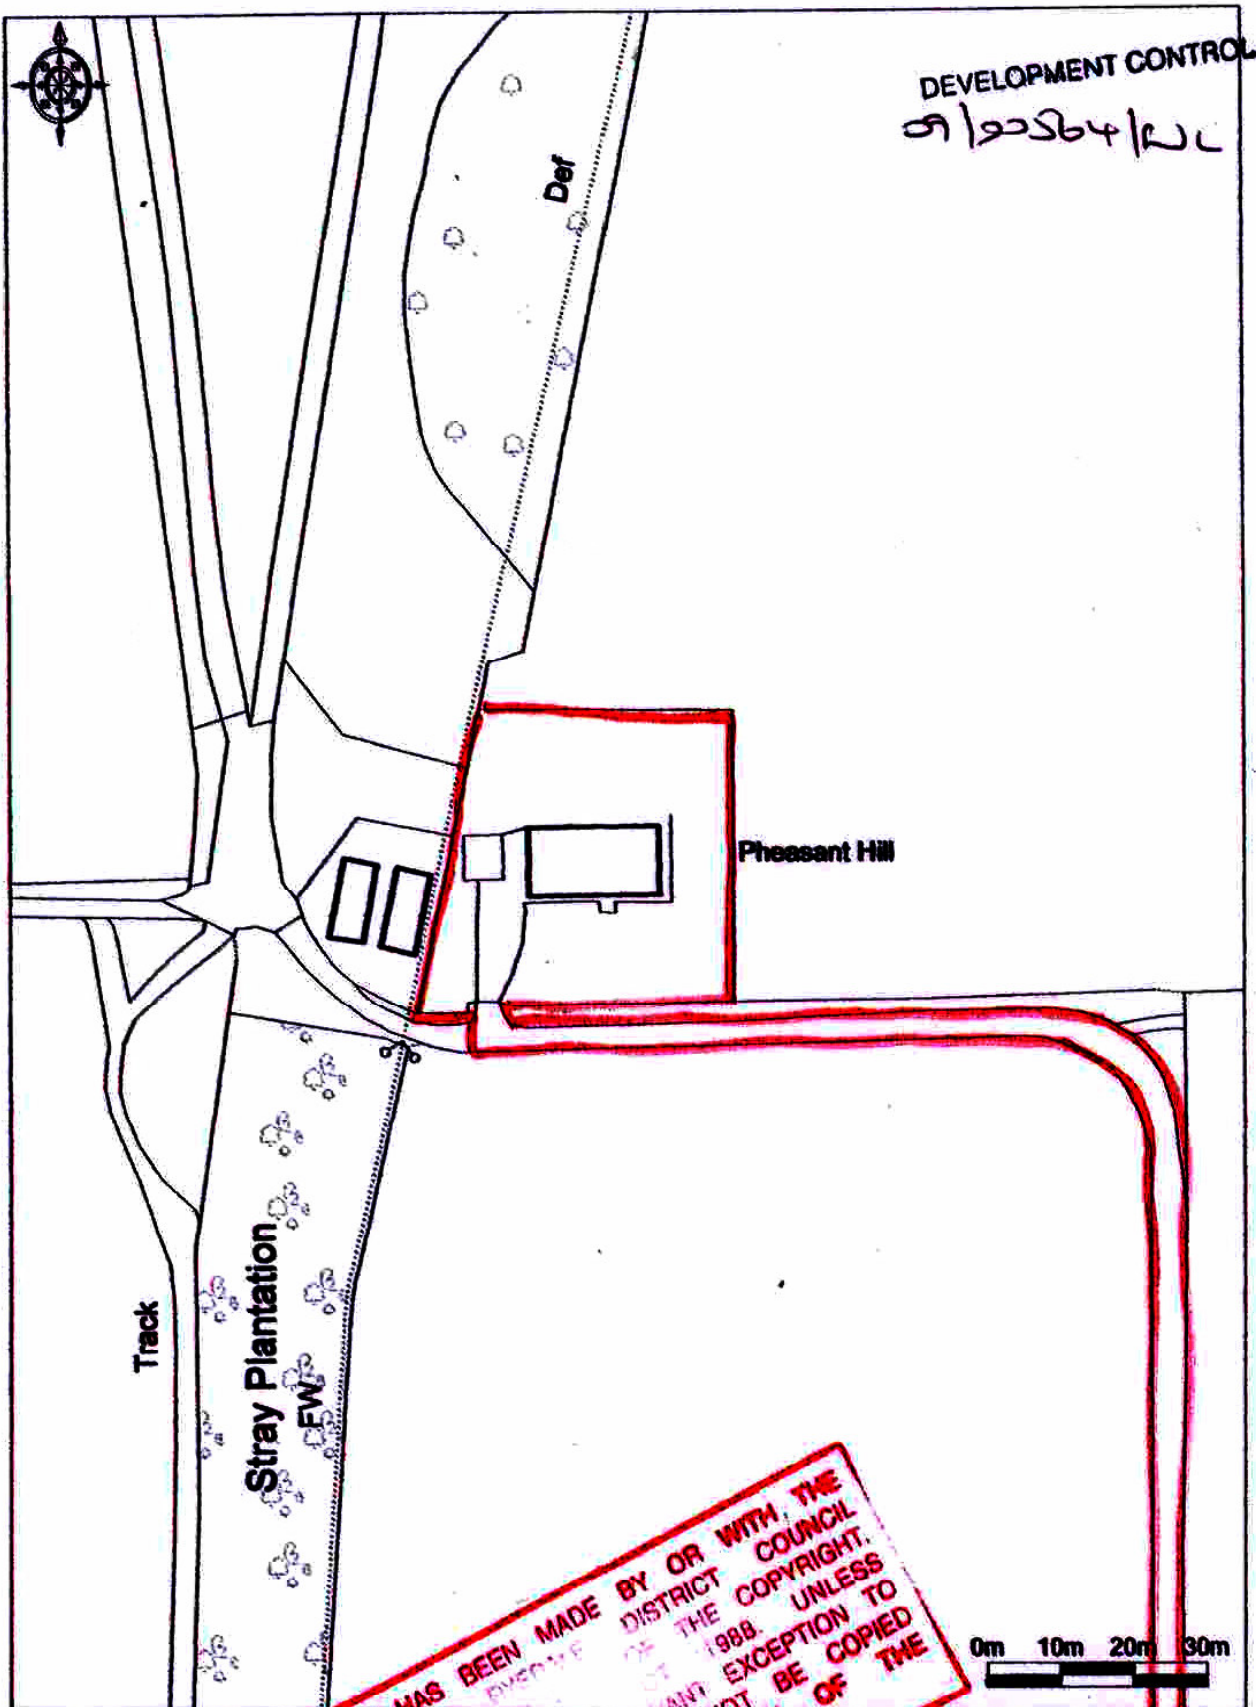

Pheasant Hill Farm
Ebberston
Location Plan 1:1250

RYEDALE D.C.

-4 AUG 2009

THIS COPY HAS BEEN MADE BY OR WITH THE AUTHORITY OF RYEDALE DISTRICT COUNCIL PURSUANT TO THE PLANNING ACT 1988. ANY REPRODUCTION OF THIS COPY WITHOUT THE PRIOR PERMISSION OF THE COUNCIL IS UNLAWFUL.