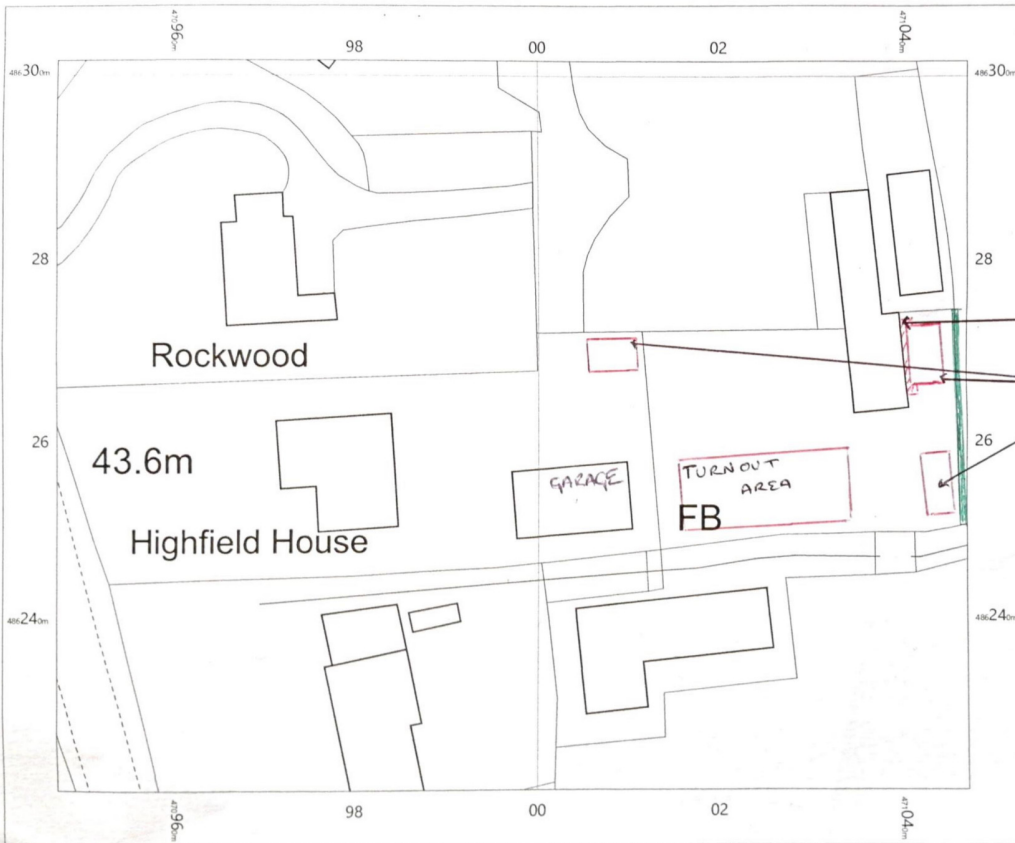

LANDSCAPING PLAN

Highfield House  
Keldholme  
YO62 5NJ

DECKING  
HEDGE  
SHEPHERDS HUTS

OS MasterMap 1250/2500/10000  
scale  
Wednesday, July 27, 2022, 12:  
BLT-01052576  
www.planningapplicationmaps.co.uk  
1:500 scale print at A4, Centre:  
470997 E, 486262 N  
© Crown Copyright Ordnance  
Survey, Licence no. 100051661