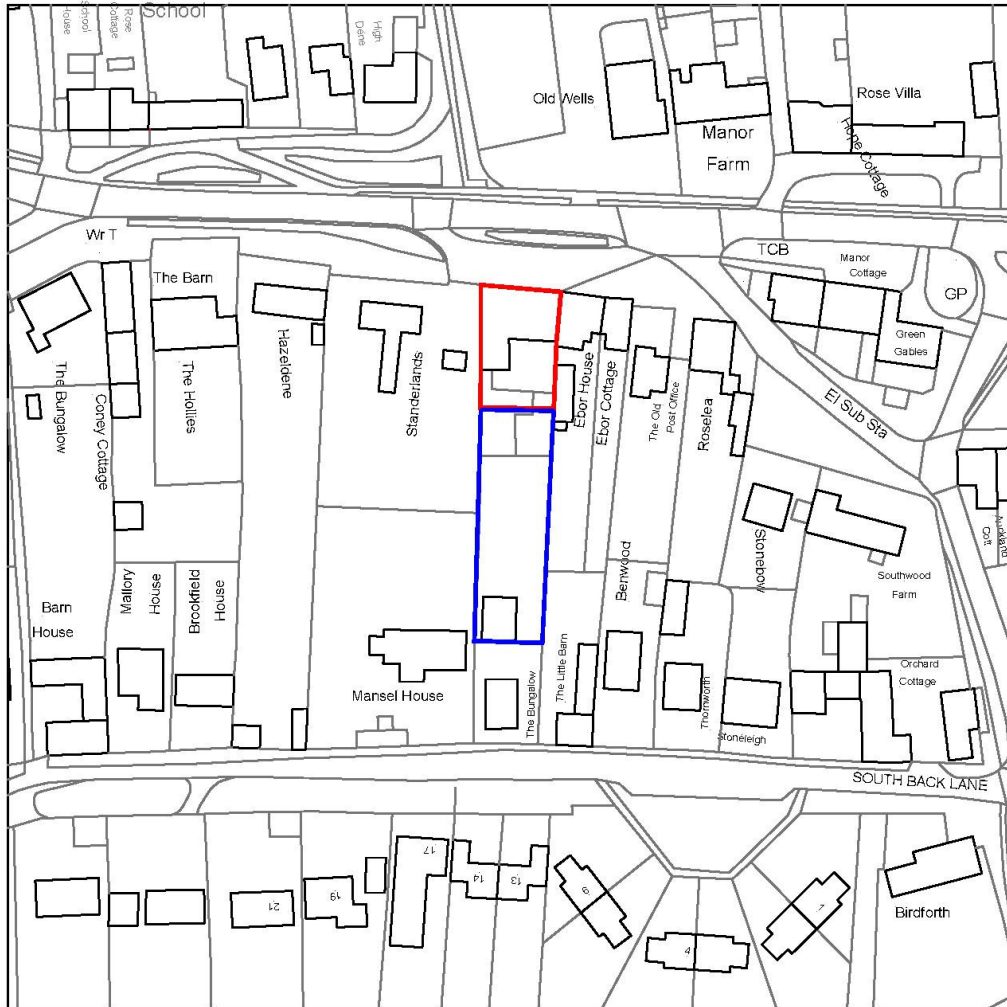

The Bay Horse Inn, Main Street
Terrington, YO60 6PP