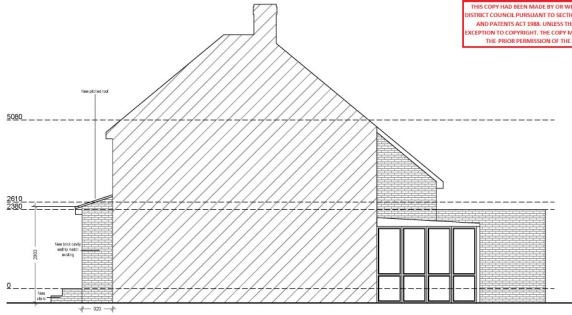

Proposed Northeast Elevation
Scale 1:50