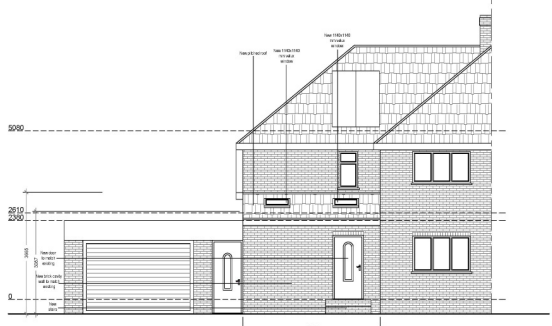

Proposed Southeast Elevation
Scale 1:50