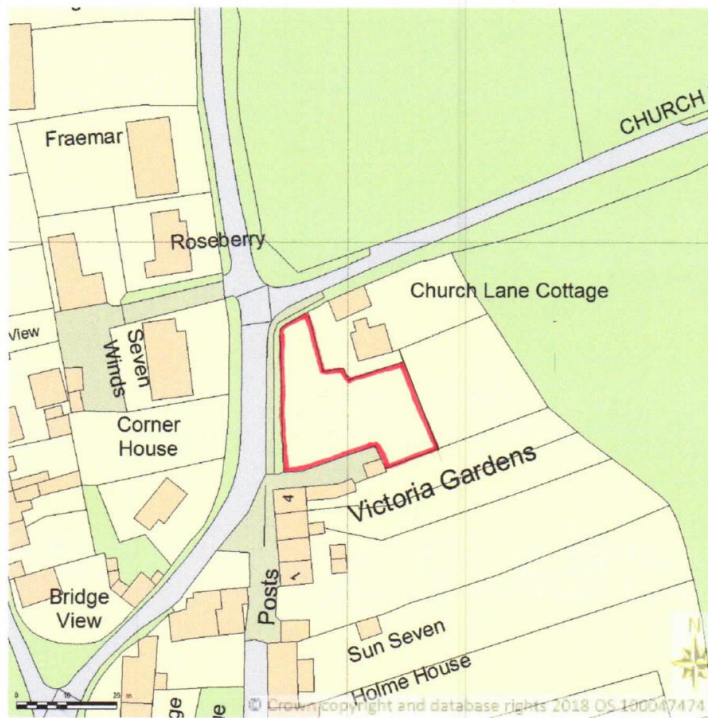

**SITE LOCATION PLAN
AREA 2 HA
SCALE 1:1250 on A4
CENTRE COORDINATES: 474503, 485976**

Date Valid 05/02/2019

Supplied by Streetwise Maps Ltd
www.streetwise.net
Licence No: 100047474
19/08/2018 16:22